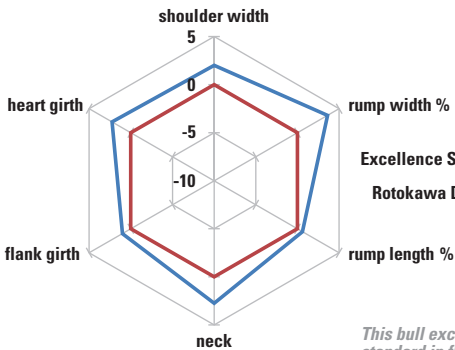

ROKAWA DEVON 93

DESCRIPTION

Bull 93 is the son of 688 and a full brother to Rotokawa 861. He is a frame 4 bull and has up to 7,000 progeny born in the US and Canada. He is an excellent choice if you are looking for a bull to add volume of meat to your calves. Bull 93 has a tremendous front end and adds volume of meat to calves that he sires.

LINEAR MEASUREMENTS

This bull exceeds the excellence standard in flank, rump length %, rump width %, shoulder width, neck length and girth.

REGISTRATION & PEDIGREE:

Born: September 7, 2003 **Sex:** Male
Breeder Address: Rotokawa Estates Ltd.,
 No. 1 Line
 Rd 2, Wanganui,
 New Zealand