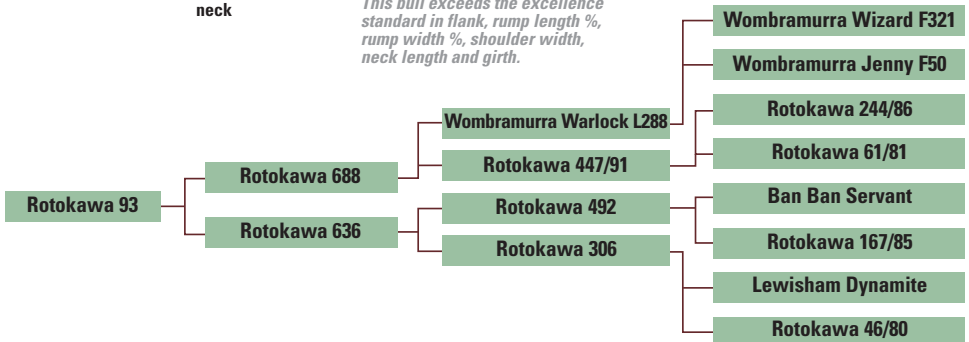

ROKAWA DEVON 93

DESCRIPTION

Bull 93 is the son of 688 and a full brother to Rotokawa 861. He is a frame 4 bull and has up to 7,000 progeny born in the US and Canada. He is an excellent choice if you are looking for a bull to add volume of meat to your calves. Bull 93 has a tremendous front end and adds volume of meat to calves that he sires.

LINEAR MEASUREMENTS

This bull exceeds the excellence standard in flank, rump length %, rump width %, shoulder width, neck length and girth.

REGISTRATION & PEDIGREE:

Born: September 7, 2003 **Sex:** Male
Breeder Address: Rotokawa Estates Ltd.,
 No. 1 Line
 Rd 2, Wanganui,
 New Zealand

*Determined from the work of Jan Bonsma, Burl Winchester, Karney Redman and Gearld Fry.