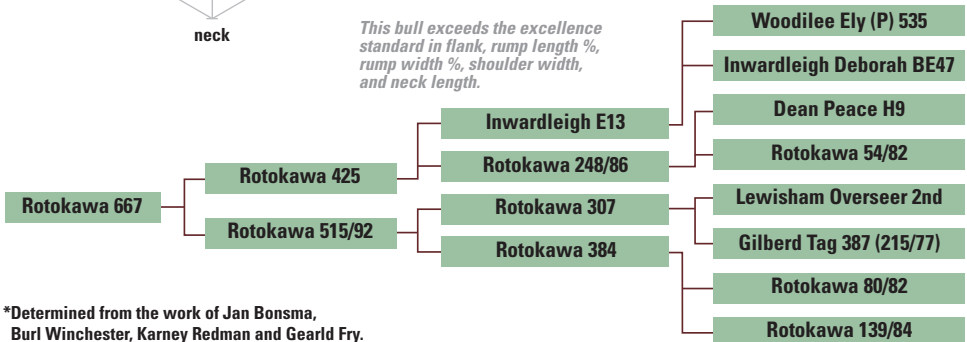

ROKAWA DEVON 667

DESCRIPTION

Bull 667 is the son of Rotokawa 425, the bull that had a huge impact in England when he was introduced there. He ranked number 2 in the Breed Plan rankings in 2006. Bull 667 has a tremendous rump width percent and will add volume to any calves he sires. Bull 667 has a very positive impact on any cows with a questionable udder—we have seen him straighten out an udder in one generation. This is bull power.

Bull 667 is no longer alive and supplies of semen are limited.

LINEAR MEASUREMENTS

This bull exceeds the excellence standard in flank, rump length %, rump width %, shoulder width, and neck length.

REGISTRATION & PEDIGREE:

Born: August 18, 1995 **Sex:** Male
Breeder Address: Rotokawa Estates Ltd.,
 No. 1 Line
 Rd 2, Wanganui,
 New Zealand

*Determined from the work of Jan Bonsma, Burl Winchester, Karney Redman and Gearld Fry.