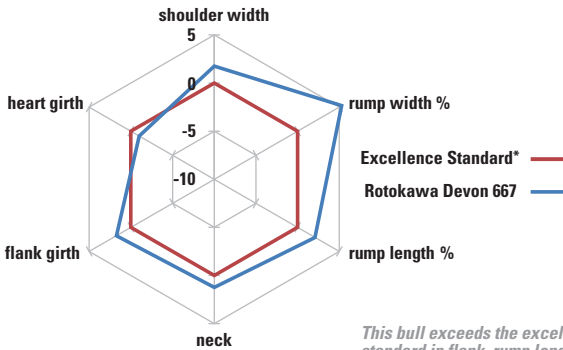

ROKAWA DEVON 667

DESCRIPTION

Bull 667 is the son of Rotokawa 425, the bull that had a huge impact in England when he was introduced there. He ranked number 2 in the Breed Plan rankings in 2006. Bull 667 has a tremendous rump width percent and will add volume to any calves he sires. Bull 667 has a very positive impact on any cows with a questionable udder—we have seen him straighten out an udder in one generation. This is bull power.

Bull 667 is no longer alive and supplies of semen are limited.

LINEAR MEASUREMENTS

This bull exceeds the excellence standard in flank, rump length %, rump width %, shoulder width, and neck length.

REGISTRATION & PEDIGREE: