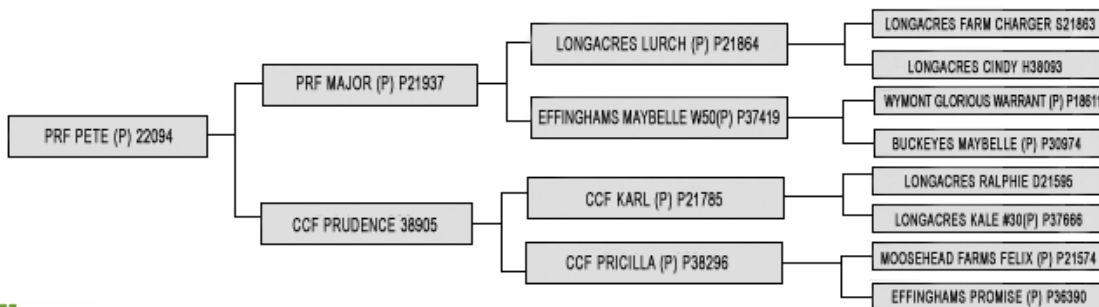

DEVON PRF P22094
PAGE ROAD FARM PETE

LINEAR MEASUREMENTS						
Category	Girth	Flank	Rump Length	Rump Width	Adj. Shoulder Width	Adj. Neck Length
Optimal range:	0+	0+	36 — 41%	44.0%	2+	-2 or less
ID: P22094	9.5	-0.5	37.3%	48.1%	4.25	-9.50
ULTRASOUND MEASUREMENTS						
Category	Tender Factor	Marble	Ribeye Area (EMA)	USDA Quality Grade (Intramuscular Fat)	Weight	Scrotal
ID: 974/01	1.50	2.65	18			

REGISTRATION & PEDIGREE

Born: Dec. 24, 2000 Breeder Address: Ken Bassett
Sex: Male 37 Page Road, Lincoln, MA

**Bakewell
Reproductive
Center** 
*building better bulls
from the ground up*

Orders
www.bakewellrepro.com